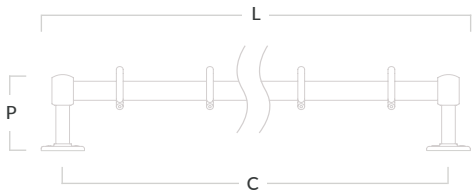

Cotswold Slim Pot Rail & S Hooks

Code	Length (L)	Centres (C)	Bar Diameter (BD)	Projection (P)	Base (B)	S Hooks	Max Capacity
COT/POTRAIL/SLIM/500	500mm	456mm	19mm	77mm	44mm	4	15kg
COT/POTRAIL/SLIM/900	900mm	856mm	19mm	77mm	44mm	6	15kg
COT/POTRAIL/SLIM/1200	1200mm	1156mm	19mm	77mm	44mm	8	15kg

Code	Length (L)	Centres (C)	Bar Diameter (BD)	Projection (P)	Base (B)	S Hooks	Max Capacity
COT/POTRAIL/SLIM/1500	1500mm	728mm	19mm	77mm	44mm	10	40kg
COT/POTRAIL/SLIM/1800	1800mm	878mm	19mm	77mm	44mm	10	40kg