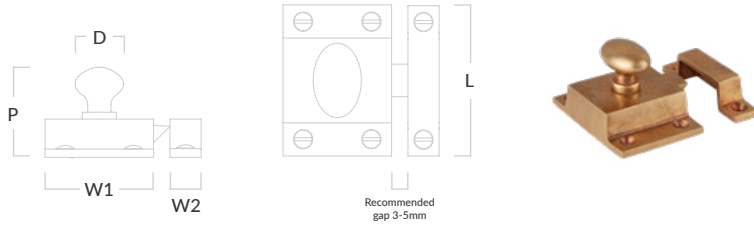

Cotswold Cupboard Latch

Code	Length (L)	Diameter (D)	Projection (P)	Width 1 (W1)	Width 2 (W2)
COT/LATCH	55mm	27mm x 18mm	33mm	40mm	11mm