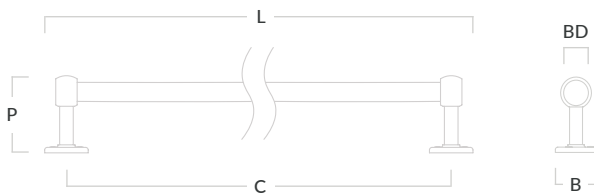

Cotswold Slim Bath Towel Rail

Code	Length (L)	Centres (C)	Bar Diameter (BD)	Projection (P)	Base (B)
COT/BTRAIL/SLIM/500	500mm	456mm	19mm	77mm	44mm
COT/BTRAIL/SLIM/650	650mm	606mm	19mm	77mm	44mm
COT/BTRAIL/SLIM/900	900mm	856mm	19mm	77mm	44mm
COT/BTRAIL/SLIM/1200	1200mm	1156mm	19mm	77mm	44mm