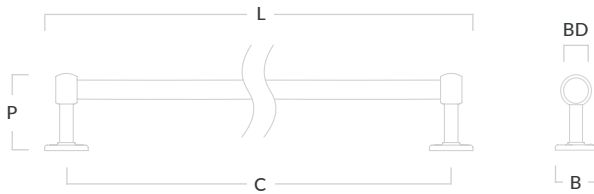

Cotswold Bath Towel Rail

Code	Length (L)	Centres (C)	Bar Diameter (BD)	Projection (P)	Base (B)
COT/BTRAIL/500	500mm	449mm	22mm	90mm	51mm
COT/BTRAIL/650	650mm	599mm	22mm	90mm	51mm
COT/BTRAIL/900	900mm	849mm	22mm	90mm	51mm
COT/BTRAIL/1200	1200mm	1149mm	22mm	90mm	51mm