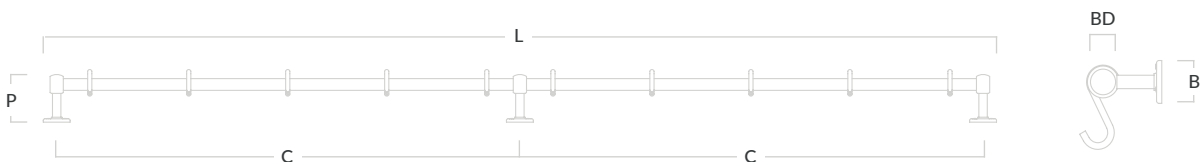

Cotswold S Hook

Code	Length (L)	Width (W)
COT/SHOOK	100mm	50mm