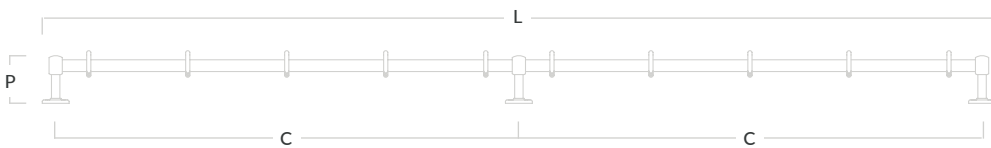

Cotswold Slim S Hook

Code	Length (L)	Width (W)
COT/SHOOK	83mm	44mm