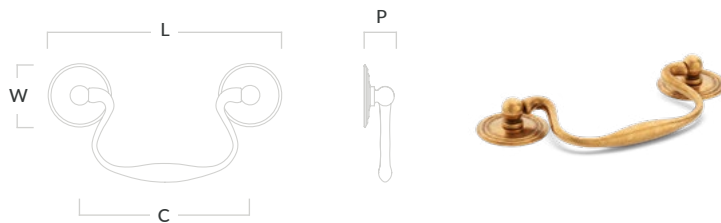

Cotswold Cabinet Handle & Appliance Pull

Code	Length (L)	Centres (C)	Bar Diameter (BD)	Projection (P)	Base (B)
COT/HAN/96	118mm	96mm	13mm	44mm	22mm
COT/HAN/128	150mm	128mm	13mm	44mm	22mm
COT/HAN/160	182mm	160mm	13mm	44mm	22mm
COT/HAN/224	246mm	224mm	13mm	44mm	22mm
COT/HAN/288	310mm	288mm	13mm	44mm	22mm
COT/APP/HAN/384	411mm	384mm	16mm	52mm	27mm
COT/APP/HAN/608	635mm	608mm	16mm	52mm	27mm