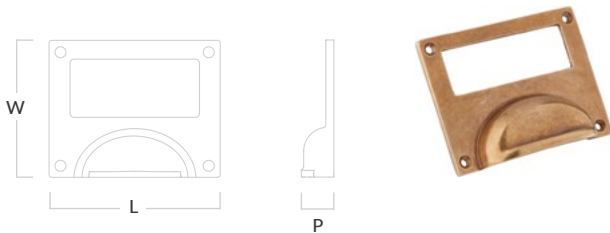

Cotswold Card Frame Pull

Code	Length (L)	Projection (P)	Width (W)	Window
2541/95	95mm	25mm	74mm	24mm x 72mm