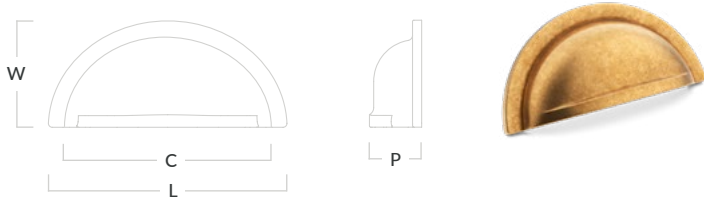

Cotswold Cup Pull

Code	Length (L)	Centres (C)	Projection (P)	Width (W)
COT/PULL/56/RF	56mm	38mm	18mm	32mm
COT/PULL/92/RF	92mm	76mm	20mm	41mm

Cotswold Drawer Pull

Code	Length (L)	Projection (P)	Width (W)
COT/PULL/FF	97mm	20mm	48mm