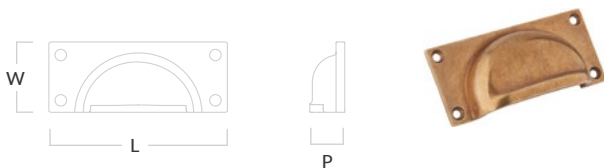

Cotswold Rectangle Drawer Pull

Code	Length (L)	Projection (P)	Width (W)
2174/95	95mm	23mm	41mm