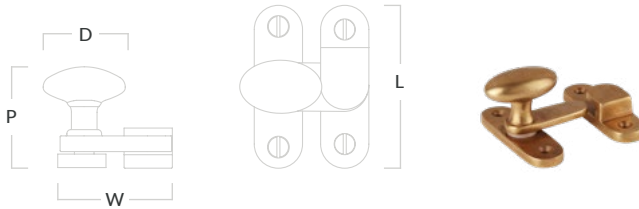

Cotswold Cupboard Turn

Code	Length (L)	Diameter (D)	Projection (P)	Width (W)
COT/TURN/38	54mm	38mm x 22mm	34mm	38mm