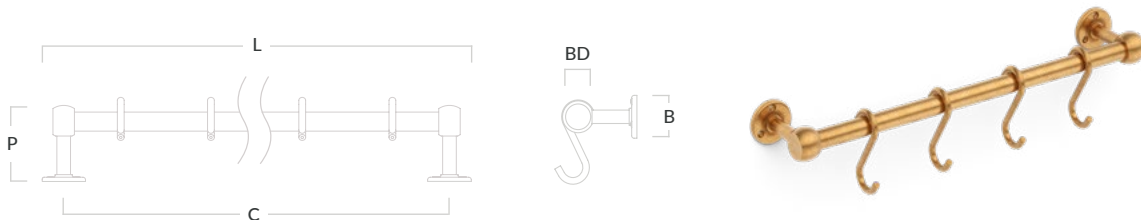

Code	Length (L)	Centres (C)	Bar Diameter (BD)	Projection (P)	Base (B)	S Hooks	Max Capacity
COT/POTRAIL/1500	1500mm	725mm	22mm	90mm	51mm	10	40kg
COT/POTRAIL/1800	1800mm	875mm	22mm	90mm	51mm	10	40kg