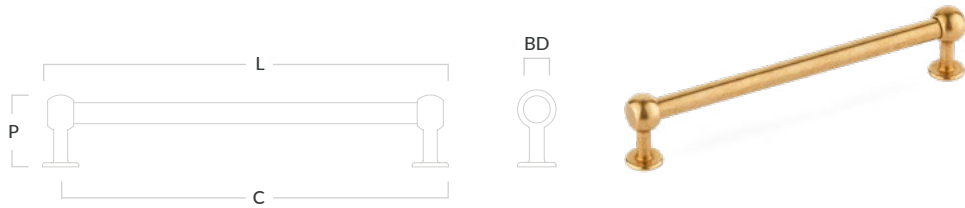

Cotswold Kitchen Towel Rail

Code	Length (L)	Centres (C)	Bar Diameter (BD)	Projection (P)	Base (B)
COT/KITRAIL/500	500mm	449mm	22mm	90mm	51mm
COT/KITRAIL/650	650mm	599mm	22mm	90mm	51mm
COT/KITRAIL/900	900mm	849mm	22mm	90mm	51mm
COT/KITRAIL/1200	1200mm	1149mm	22mm	90mm	51mm