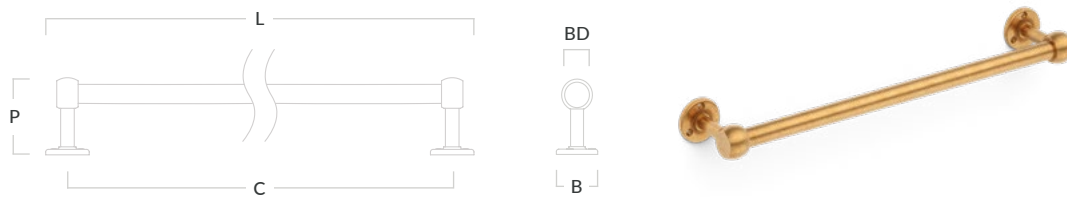

Cotswold Pot Rail & S Hooks

Code	Length (L)	Centres (C)	Bar Diameter (BD)	Projection (P)	Base (B)	S Hooks	Max Capacity
COT/POTRAIL/500	500mm	449mm	22mm	90mm	51mm	4	15kg
COT/POTRAIL/900	900mm	849mm	22mm	90mm	51mm	6	15kg
COT/POTRAIL/1200	1200mm	1149mm	22mm	90mm	51mm	8	15kg