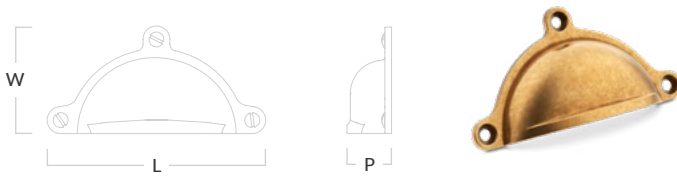

Cotswold Drop Handle

Code	Length (L)	Centres (C)	Projection (P)	Width (W)
COT/CAB/76	107mm	76mm	16mm	30mm
COT/CAB/89	125mm	89mm	16mm	32mm
COT/CAB/102	140mm	102mm	16mm	36mm