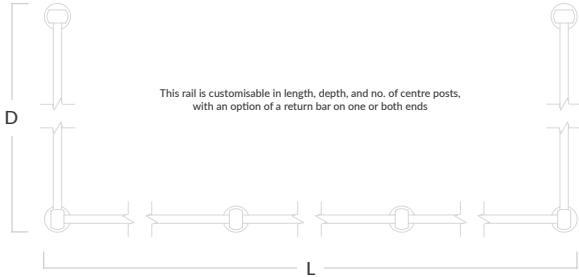

Cotswold Gallery Shelf Rail

Code	Length (L)	Depth (D)	Bar Diameter (BD)	Height (H)	Base (B)
COT/SHELFRAIL/SMALL	TBD	TBD	6.4mm	45mm	20mm
COT/SHELFRAIL/LARGE	TBD	TBD	9.5mm	64mm	25.4mm