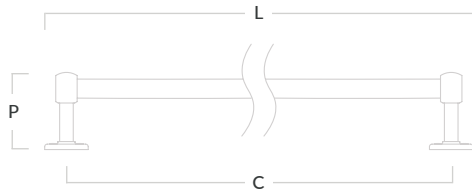

Cotswold Slim Kitchen Towel Rail

Code	Length (L)	Centres (C)	Bar Diameter (BD)	Projection (P)	Base (B)
COT/KITRAIL/SLIM/500	500mm	456mm	19mm	77mm	44mm
COT/KITRAIL/SLIM/650	650mm	606mm	19mm	77mm	44mm
COT/KITRAIL/SLIM/900	900mm	856mm	19mm	77mm	44mm
COT/KITRAIL/SLIM/1200	1200mm	1156mm	19mm	77mm	44mm