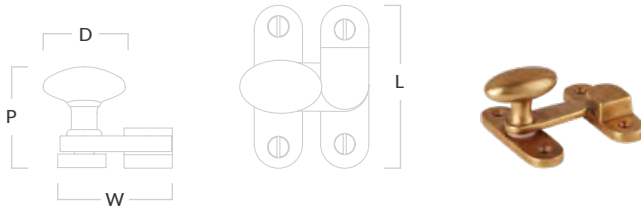

Cotswold Cupboard Turn

Code	Length (L)	Diameter (D)	Projection (P)	Width (W)
COT/TURN/38	54mm	27mm x 18mm	34mm	38mm