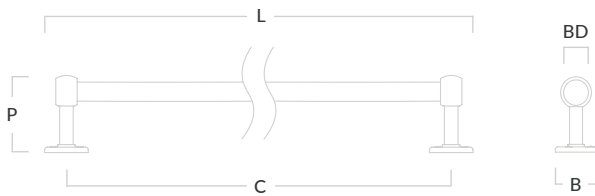

Cotswold Bath Towel Rail

Code	Length (L)	Centres (C)	Bar Diameter (BD)	Projection (P)	Base (B)
COT/BTRAIL/500	500	449	22	90	51
COT/BTRAIL/650	650	599	22	90	51
COT/BTRAIL/900	900	849	22	90	51
COT/BTRAIL/1200	1200	1149	22	90	51