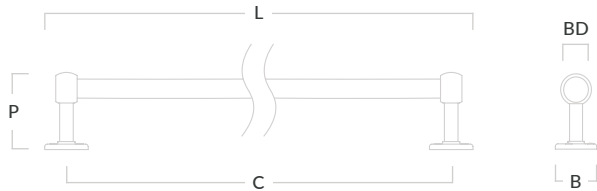

Cotswold Brass Kitchen Towel Rail

Code	Length (L)	Centres (C)	Bar Diameter (BD)	Projection (P)	Base (B)
COT/KITRAIL/500	500mm	449mm	22mm	90mm	51mm
COT/KITRAIL/650	650mm	599mm	22mm	90mm	51mm
COT/KITRAIL/900	900mm	849mm	22mm	90mm	51mm
COT/KITRAIL/1200	1200mm	1149mm	22mm	90mm	51mm